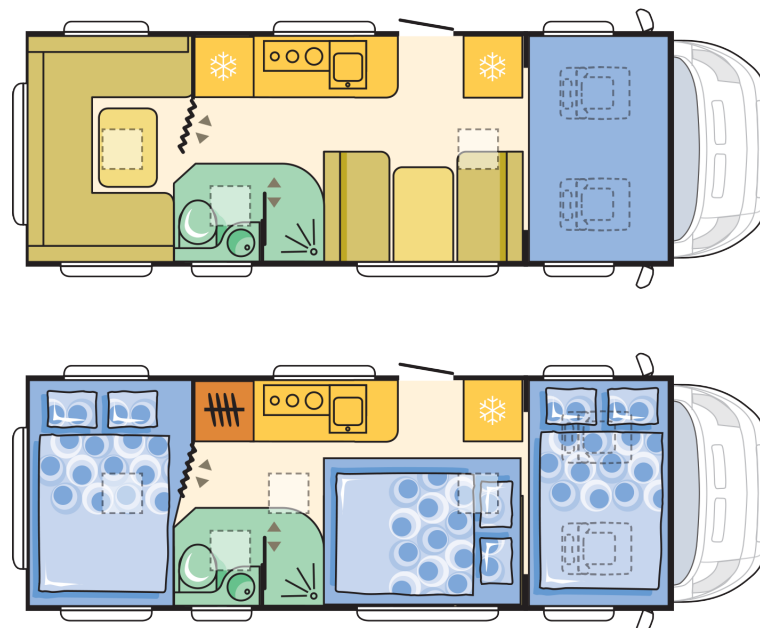

Coral A 660 DU

CHASSIS

Maximum power 130kW / 180hp	X
6 Speed ComfortMatic auto	X
2.3 Litre Multijet II Power, 4 cylinder engine	X
Fiat Ducato Euro 6	X

DIMENSIONS AND WEIGHTS

Tare weight (kg)	3500
GVM weight (kg)	4400
Payload (kg)	900
Body length (mm)	7379 (24'6")
Sleeping positions	6
Seat belted positions	6
Total width (mm)	2375 (7'10")
Total height (mm)	3130 (10'3")
Internal height (mm)	2090 (6'10") / 2290 (7'6")

CABIN EQUIPMENT

Central locking including motorhome entry door	X
Leather steering wheel and gear box knob, stylish instrument cluster with trip computer	X
Front seats Captain chair with double armrest upholstered in Adria textile	X
Cabin seats adjustable in height and deepness	X
Air conditioned driving cabin	X
Driver and codriver airbags	X
Electric, tinted cabin windows	X
Side cabin windows obscuration with retractable binds	X

INTERIOR EQUIPMENT

Number of berths	6
Rear dinette/bed (L x W, cm)	210 x 157/137
Luton bed (L x W, cm)	210 x 140
Front dinette/bed (L x W, cm)	195 x 135
Fold-up luton bed with slatted frame to area above driving cabin	X
Grab handle at entrance with LED lights	X
Two-toned upholstery including matching driving cabin seats	X
Head supports to front café style dinette	X
Child restraint anchors	2