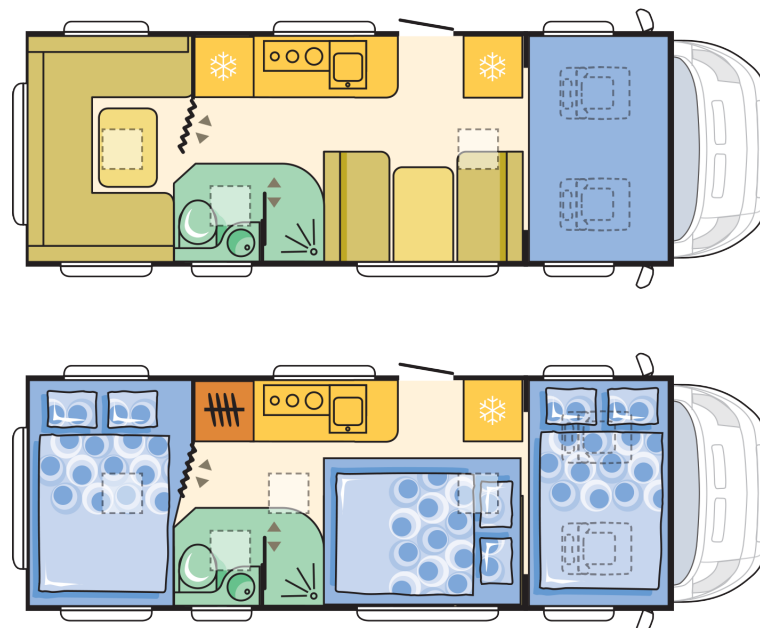

Coral A 660 DU